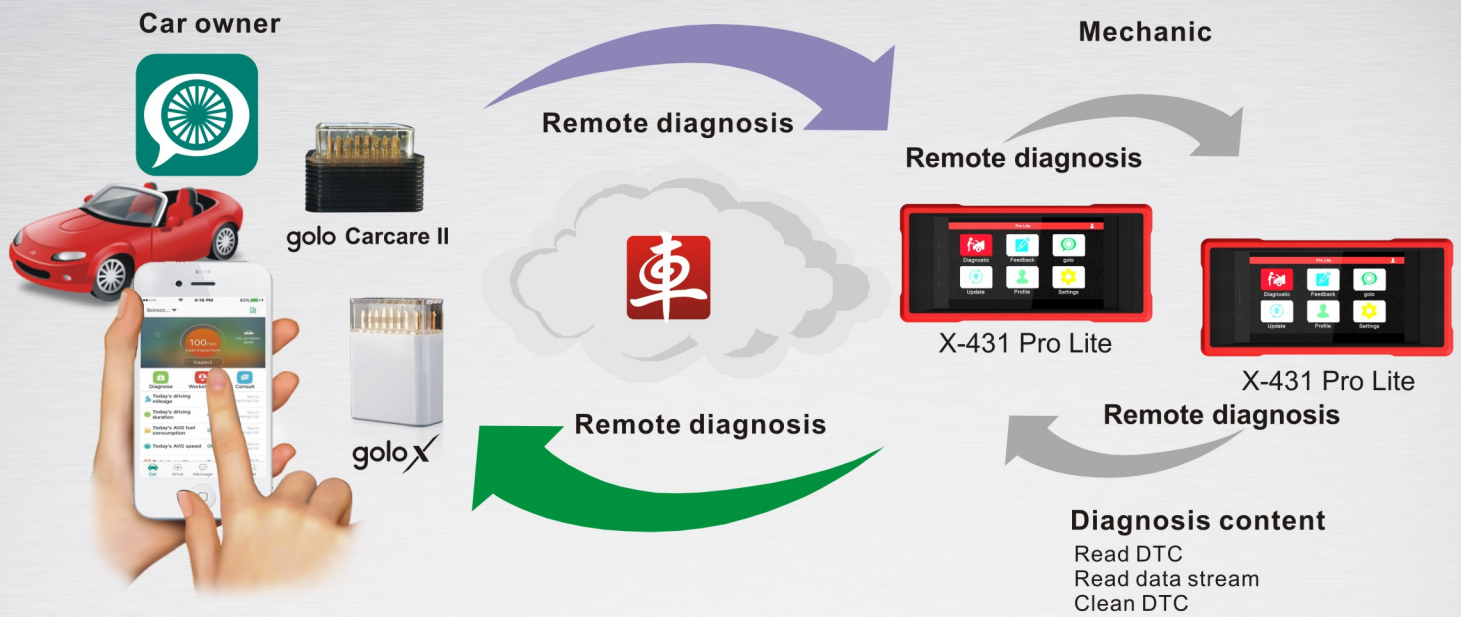

LAUNCH

Create - Change

X-431 Pro Lite

**NEW
ARRIVAL**

Small sized X-431 Pro Lite inherits **powerful** diagnostic functions of LAUNCH X-431 Scanner. Integrated with multi-function connector, X-431 Pro Lite is easier to diagnose for workshop and technician.

Wide Car Model Coverage

Applicable for 12V ECU, Covering over Most of the Car Models from Asia, Europe and America

Basic Functions

Read DTC, Clear DTC, Read Data Stream and ID information, Actuation Test...

Abundant Special Function

Support special function of most Asia, Europe and America cars system

Remote Diagnosis

Support Remote Diagnosis between Workshops

One-click Upgrade

Update the Software Online by One Click

REAL-TIME REMOTE DIAGNOSIS

X-431 Pro Lite Details

SPECIFICATION

Working Temperature: -10 °C to 50°C
Power Consumption: ≤2W
Test Voltage: 9V DC--18V DC
Bluetooth: Within 100 meters
Diagnostic Method: Bluetooth
Size: 58*47*24mm
Vehicle Protocols: K/L Line, Single CAN, Double CAN, J1850 PWM, J1850 VPW, CCD, Fault-tolerance CAN.