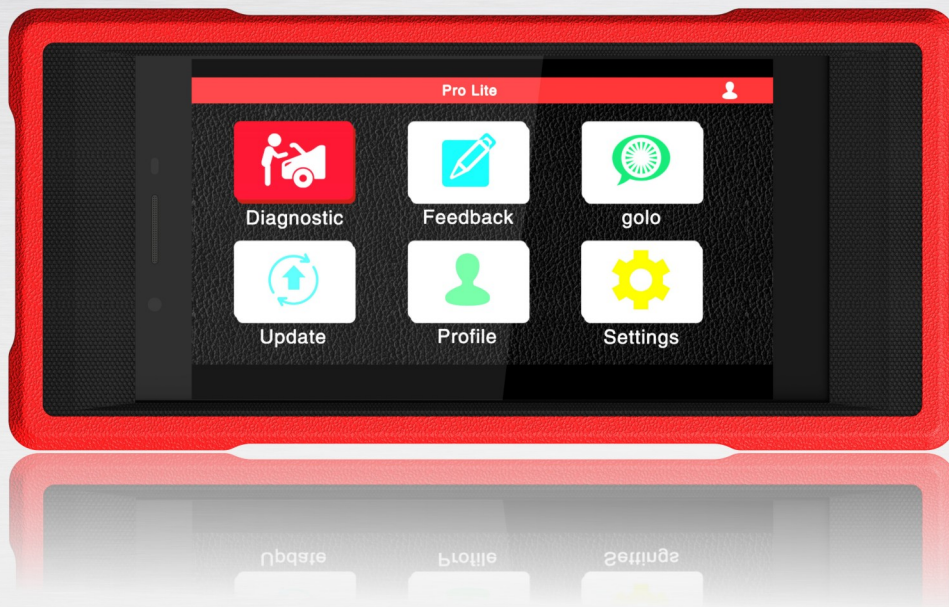

LAUNCH

Create - Change

X-431 Pro Lite

**NEW
ARRIVAL**

Small sized X-431 Pro Lite inherits **powerful** diagnostic functions of LAUNCH X-431 Scanner. Integrated with multi-function connector, X-431 Pro Lite is easier to diagnose for workshop and technician.

Wide Car Model Coverage

Applicable for 12V ECU, Covering over Most of the Car Models from Asia, Europe and America

Basic Functions

Read DTC, Clear DTC, Read Data Stream and ID information, Actuation Test...

REAL-TIME REMOTE DIAGNOSIS

X-431 Pro Lite Details

SPECIFICATION

Working Temperature: -10 °C to 50°C
Power Consumption: ≤2W
Test Voltage: 9V DC--18V DC
Bluetooth: Within 100 meters
Diagnostic Method: Bluetooth
Size: 58*47*24mm
Vehicle Protocols: K/L Line, Single CAN, Double CAN, J1850 PWM, J1850 VPW, CCD, Fault-tolerance CAN.

SPECIFICATION

Platform: Android 6.0
Display: 7 inch color screen 1024*600
RAM: 1GB
CPU: 1.0GHz Quad-Core
Capacity: 16GB
Camera: Support
Battery: 3450mAh
Size: 248×116×45mm
Communication mode: Wi-Fi/Bluetooth 4.0/GPS