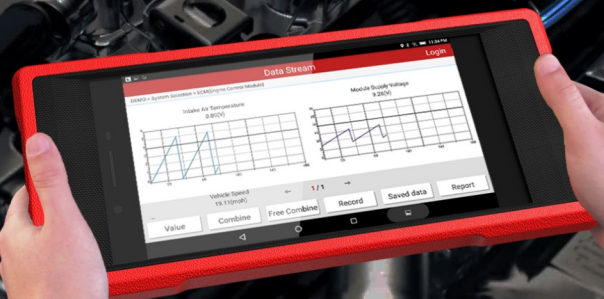

Wide Car Model Coverage

Applicable for 12V ECU, Covering over Most of the Car Models from Asia, Europe and America

Basic Functions

Read DTC, Clear DTC, Read Data Stream and ID information, Actuation Test...

Abundant Special Function

Support special function of most Asia, Europe and America cars system

Remote Diagnosis

Support Remote Diagnosis between Workshops

One-click Upgrade

Update the Software Online by One Click

REAL-TIME REMOTE DIAGNOSIS

X-431 Pro Lite Details

SPECIFICATION

Working Temperature: -10 °C to 50°C
Power Consumption: ≤2W
Test Voltage: 9V DC--18V DC
Bluetooth: Within 100 meters
Diagnostic Method: Bluetooth
Size: 58*47*24mm
Vehicle Protocols: K/L Line, Single CAN, Double CAN, J1850 PWM, J1850 VPW, CCD, Fault-tolerance CAN.