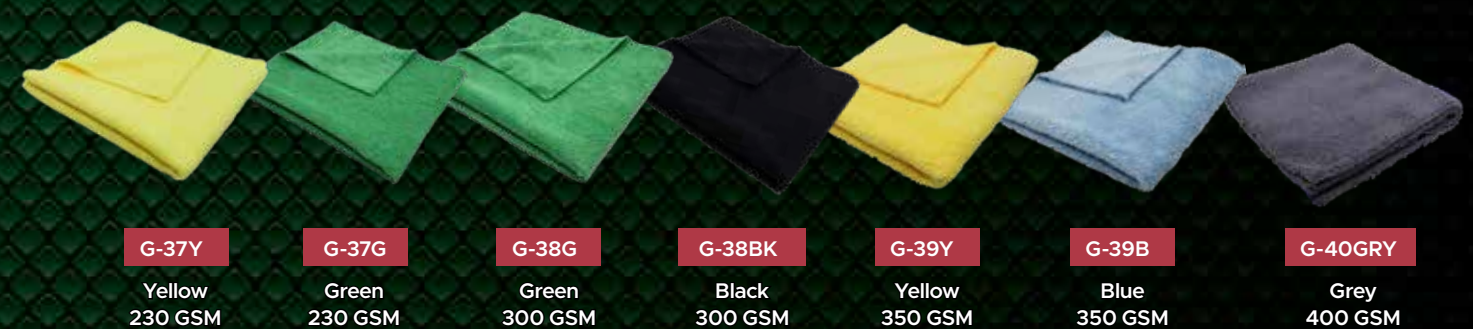

G-37Y
Yellow
230 GSM

G-37G
Green
230 GSM

G-38G
Green
300 GSM

G-38BK
Black
300 GSM

G-39Y
Yellow
350 GSM

G-39B
Blue
350 GSM

G-40GRY
Grey
400 GSM

Ordering And Return Policies

To place an order, call toll-free at 888-999-SOAP (7627). Customers ordering by phone, fax, or e-mail may be required to sign an order confirmation receipt before the order can be completed. We accept Visa, MasterCard and American Express. For your protection, personal checks and large purchases may require proof of ID. When paid by check, orders could be delayed until clearance from your financial institution. Overseas customers can call us at 1-661-250-2020.

3D International business hours are Monday to Friday from 8:30-5:00 pm PST. Email sales@3dproducts.com. Shipping and freight: Orders will be shipped via UPS or FedEx ground or truck by the end of the next business day. (SUBJECT TO AVAILABILITY) Overnight service and 2nd day shipment is also available at an additional cost. Please contact us for details. Drums, specialty items and orders over 250 lbs. will be shipped via LTL carrier. All freight charges are the responsibility of the customer and will be billed on the invoice. Shipping charges are non-refundable, and it is the buyer's responsibility to pay any freight charges incurred by refused shipments and unclaimed goods.

Returns: To return any merchandise, contact our customer service department for an RMA# (return merchandise authorization number) and UPS call tag. Customer is responsible for the shipping of returned items except when items received are incorrect or damaged. No returns will be accepted for merchandise that has been damaged by customer misuse or negligence. Returns requested after 10 days from purchase date will be subject to a 15% restocking fee, No returns after 60 days.

Product Guarantee: If you are not 100% satisfied with our products, you may return it for credit (excluding aerosols). There is no cash refund for returned items. A credit will be applied to the customer's account. Previously exchanged merchandise may not be returned for a second exchange or credit.

Warranty: Some equipment may be covered by a Manufacturer's Limited Warranty. Warranty work is not done by 3D International and must be repaired by an authorized service center and we will be happy to help you find the location nearest you.