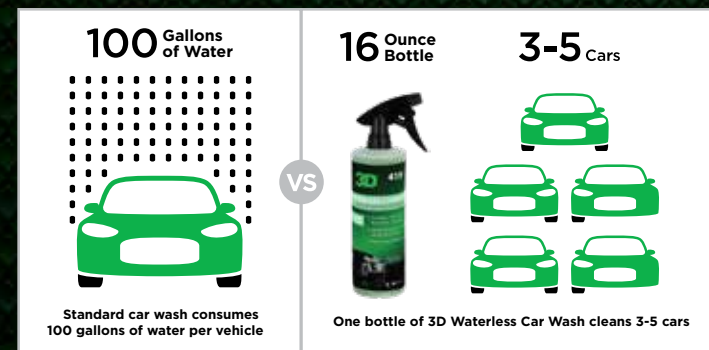

3D Waterless Car Wash Technology

Revolution In Waterless Technology

NEW

Foaming Waterless Car Wash

420

After more than 20 years of perfecting waterless car washing, we developed Foaming Waterless Car Wash to improve on an already revolutionary product.

This product foams to allow dirt and particles to lift off the paint to easily be wiped away.

419

- No Hose
- No Bucket
- No Sponge
- No Mess
- Simple spray and wipe process.
- Quick, easy, and effective way to clean your car in less time than a normal wash.
- Great solution for those who can't do a normal wash due to hose access, city restrictions or apartment life.
- Bureau Veritas Certified

When it comes to washing cars, water has always been an indispensable element to do the job. However, using water proved to be wasteful, inefficient, and insensitive to the environment. That is why 3D Products came up with Waterless Car Wash.